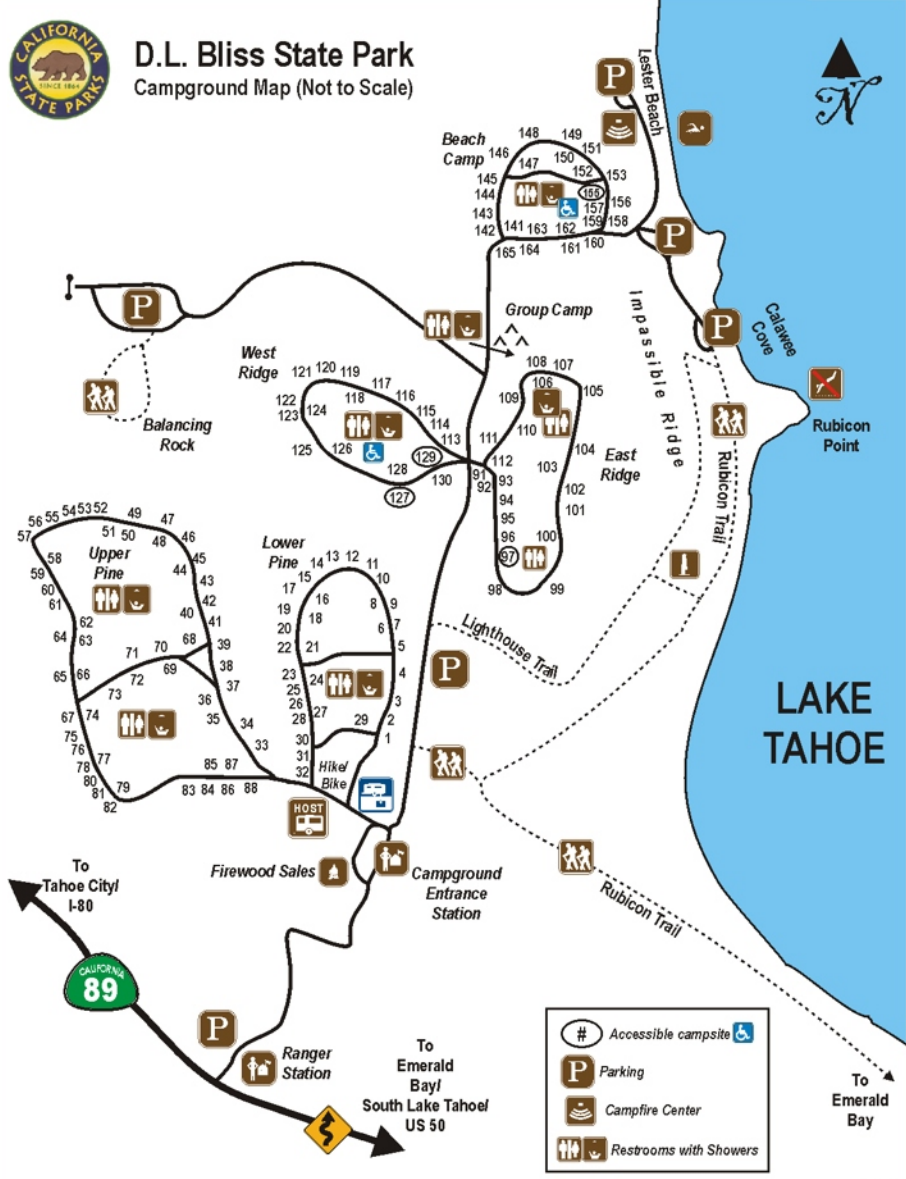

D.L. Bliss State Park

Campground Map (Not to Scale)

#	Accessible campsite
P	Parking
☀	Campfire Center
♿	Restrooms with Showers