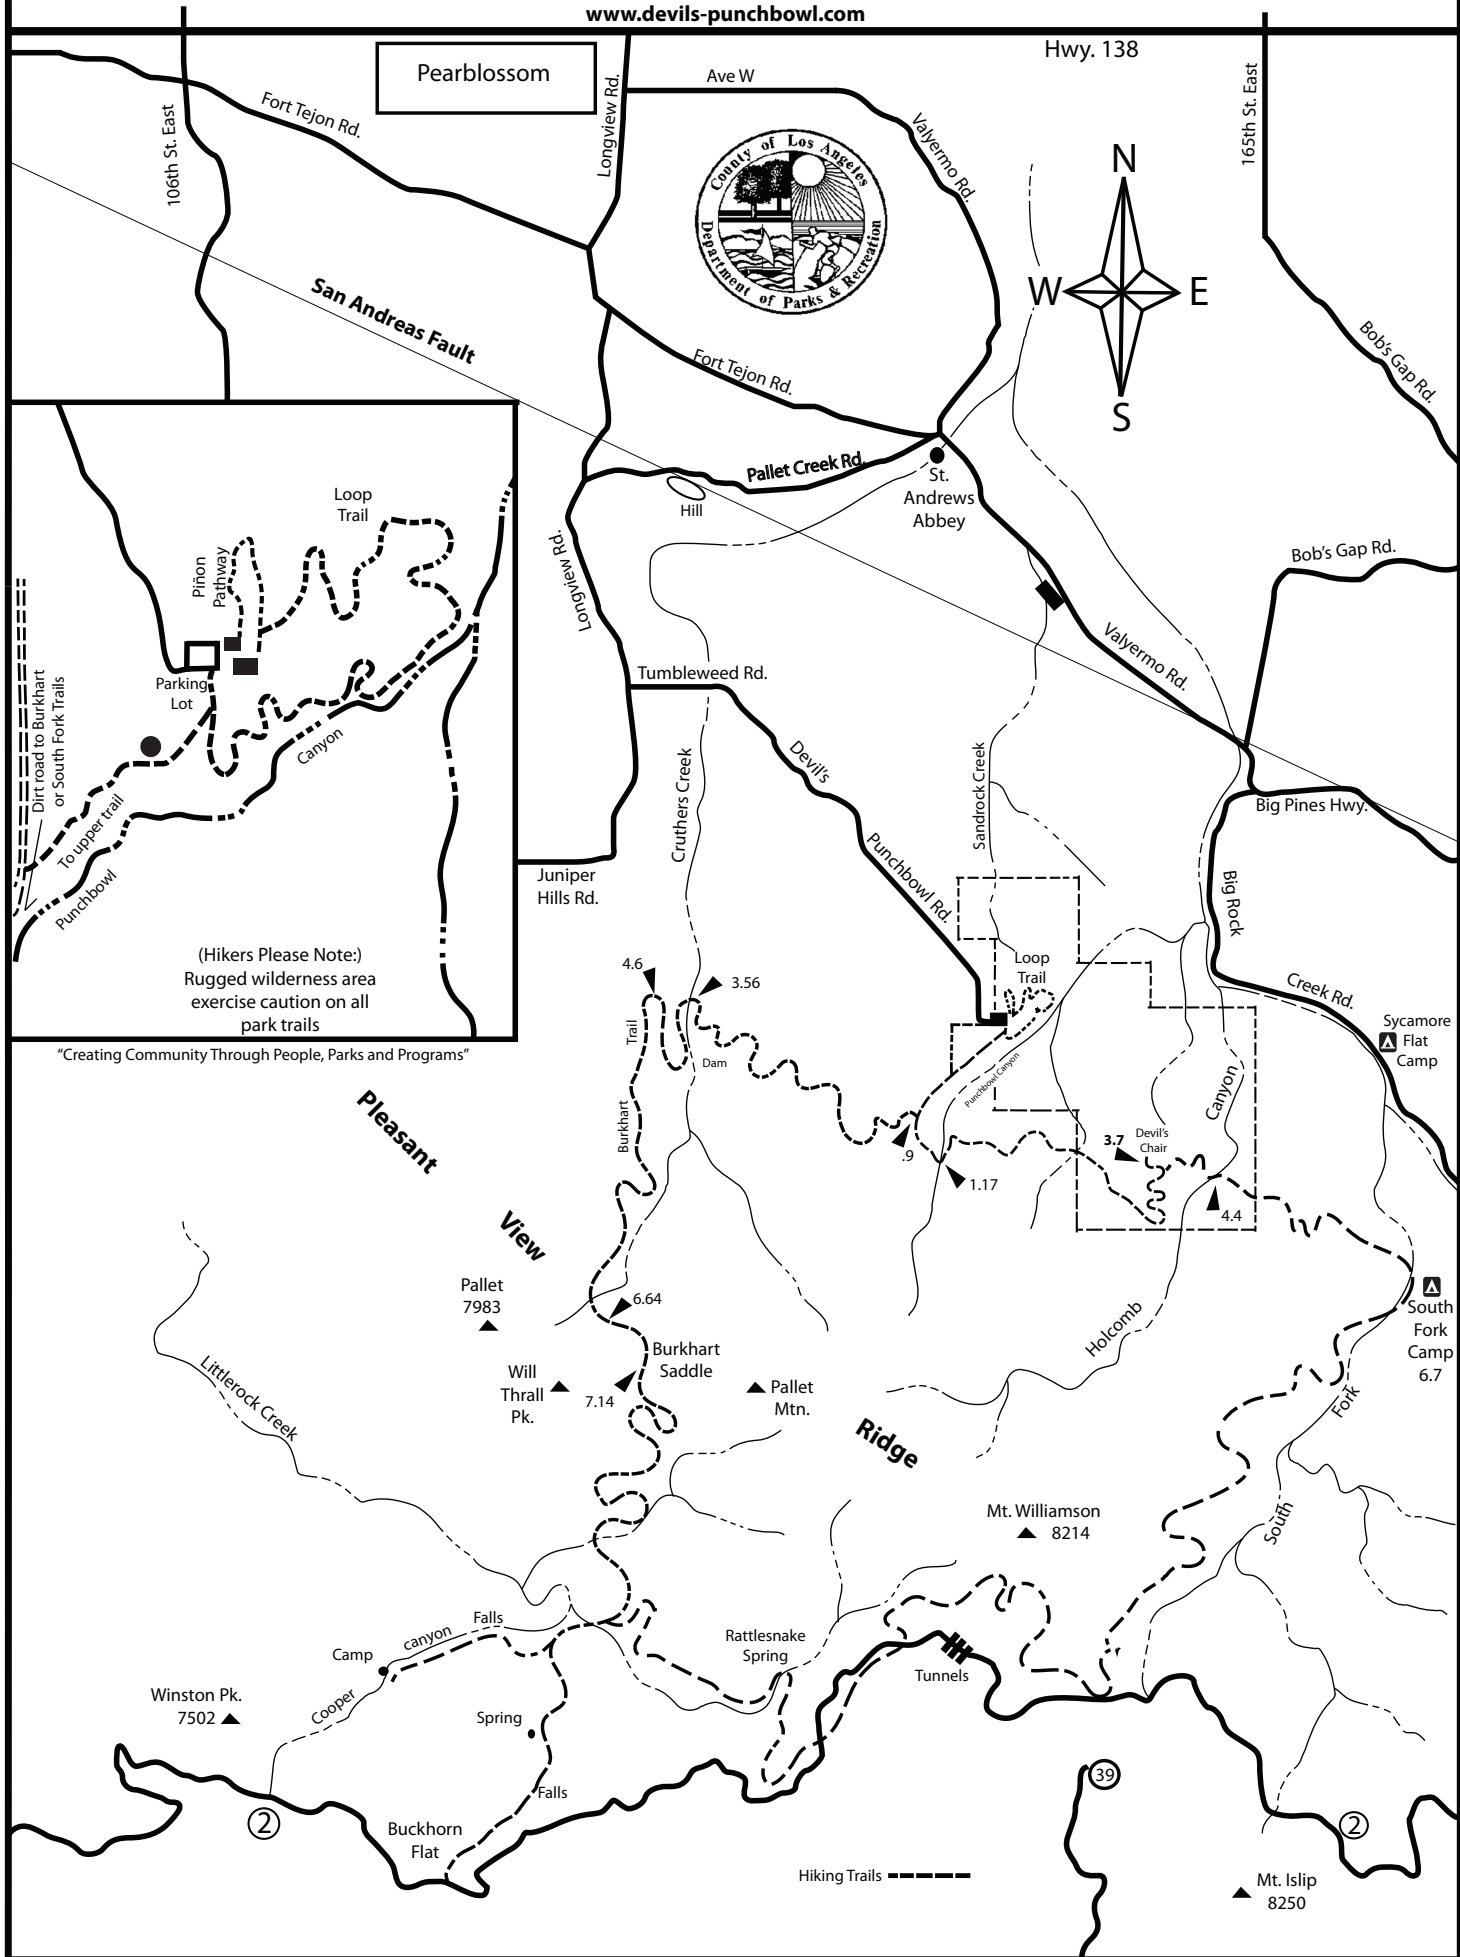

Devil's Punchbowl Natural Area
 28000 Devil's Punchbowl Rd. Pearblossom, CA 93553
 Phone: (661) 944-2743 Fax: (661) 944-6924
 www.devils-punchbowl.com

Loop Trail

Piñon Pathway

Parking Lot

Canyon

To upper trail

Dirt road to Burkhart or South Fork Trails

Punchbowl

(Hikers Please Note:) Rugged wilderness area exercise caution on all park trails

"Creating Community Through People, Parks and Programs"

Hiking Trails - - - - -