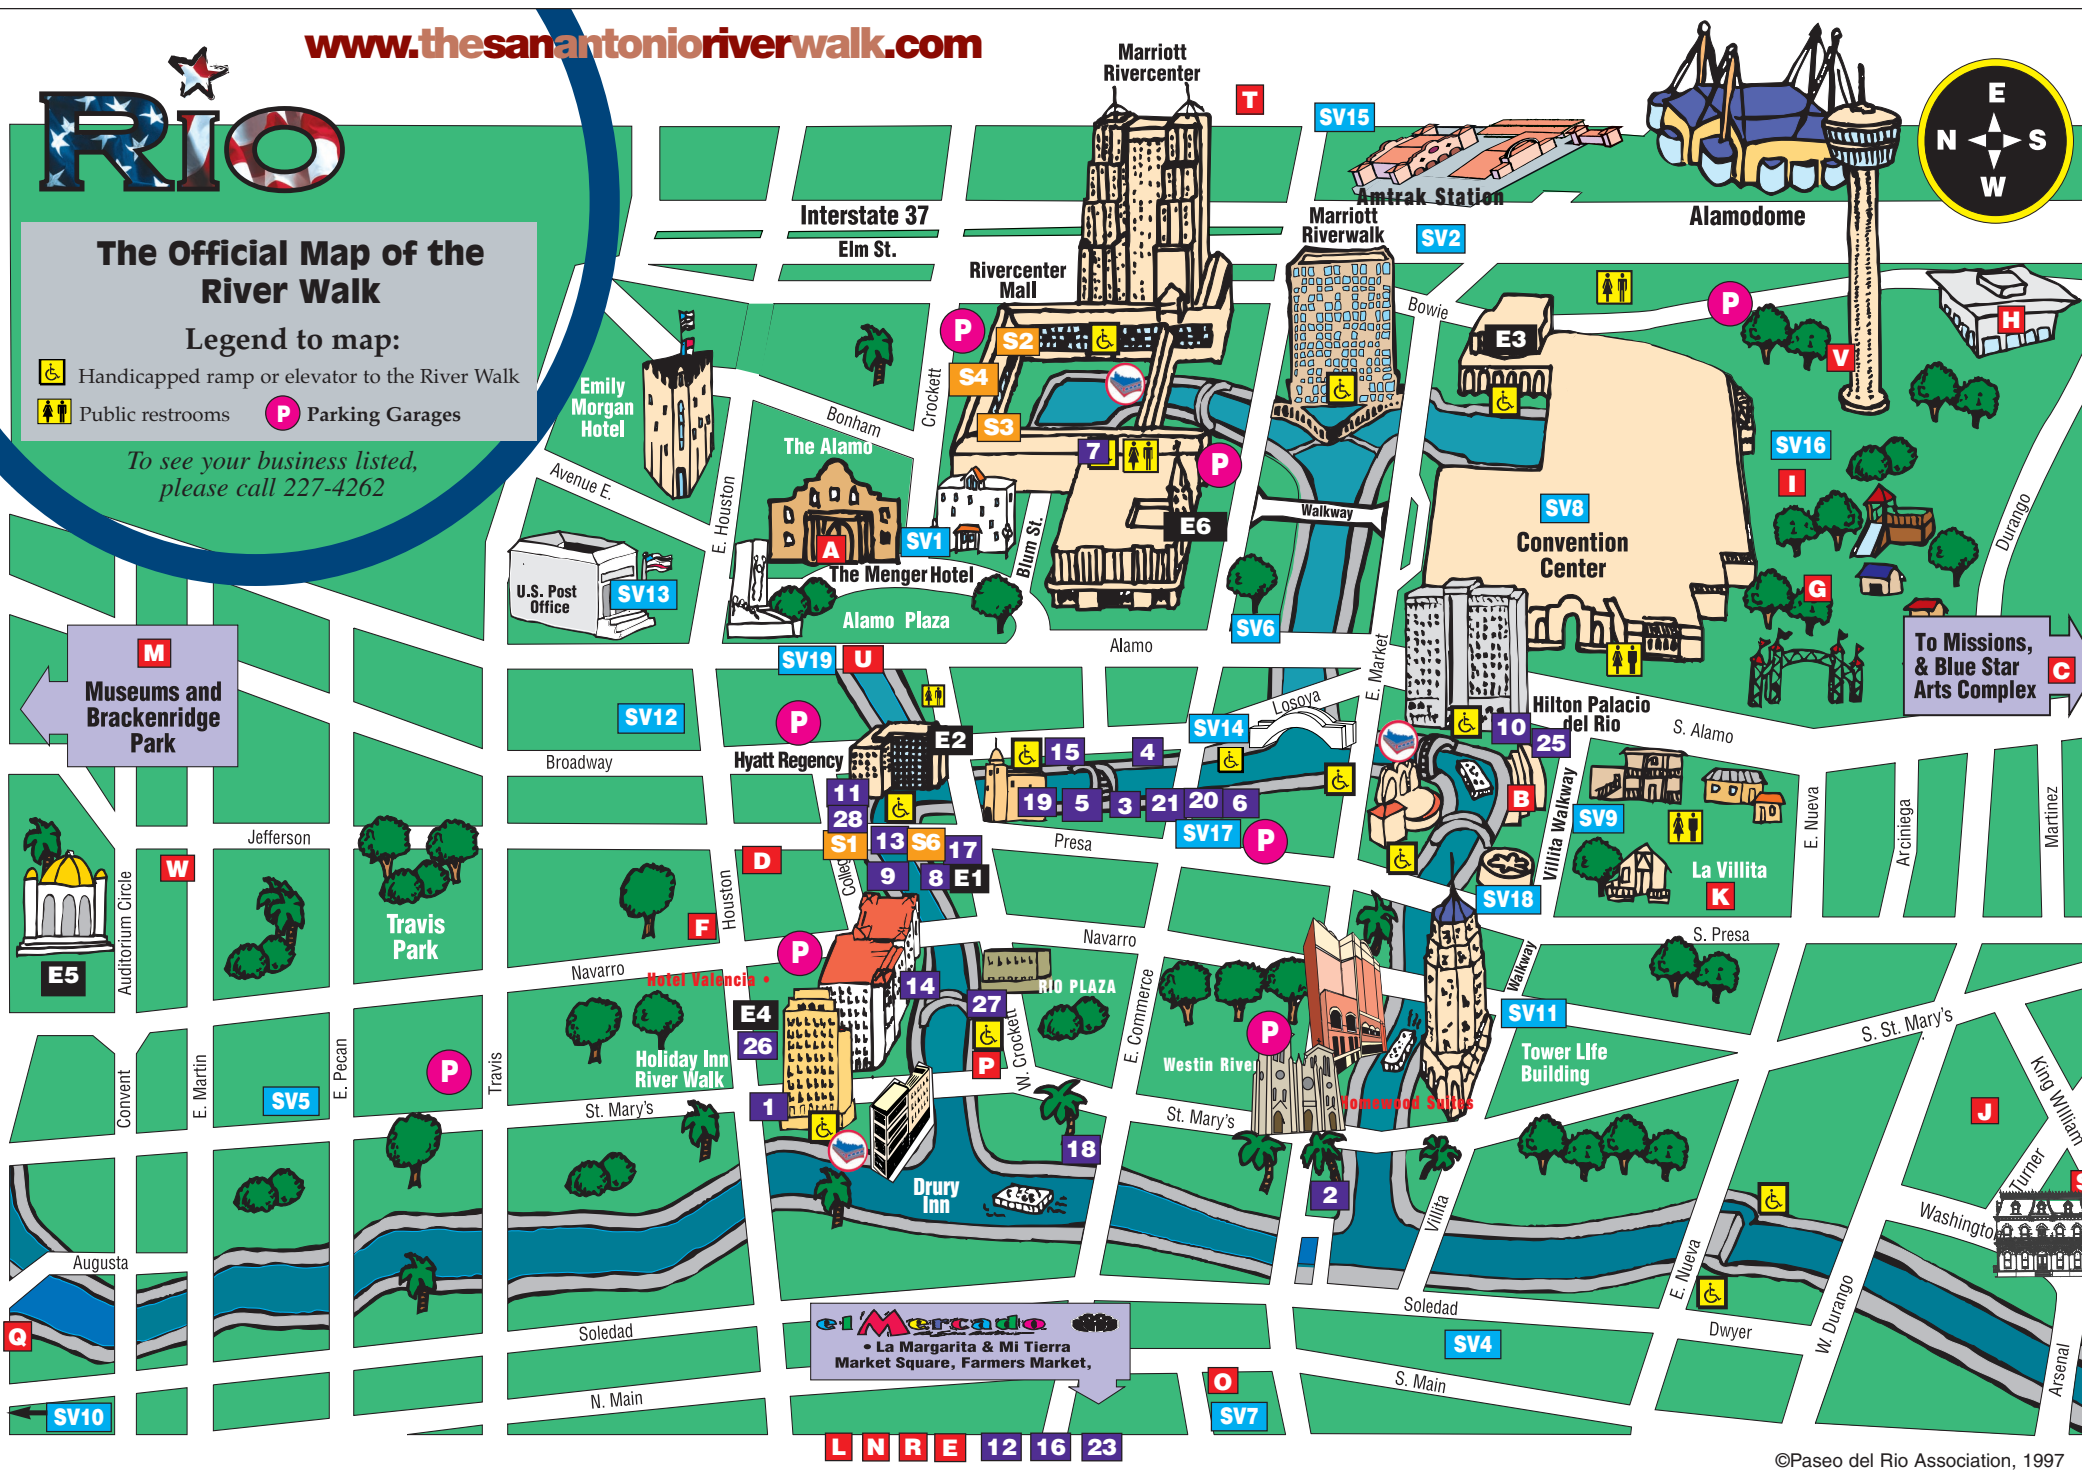

**ATTRACTIONS**

- A. The Alamo &
- B. Arneson River Theater &(P)
- P. The Aztec on the River™
- C. Blue Star Arts Complex &(P)
- D. Buckhorn Saloon & Museum &+
- E. Casa Navarro State Historical Park
- F. Children's Museum &+
- G. HemisFair Park &
- Shops & Deli
- Children's Playground
- H. Institute of Texan Cultures &+
- I. Instituto Cultural Mexicano &+
- J. King William Historic District &(P)
- K. La Villita &+
- L. Market Square/El Mercado &+
- C. Missions Historic Park &
- M. Museums &+
- N. Navarro House &
- O. San Fernando Cathedral &(P)
- Q. Southwest School of Art and Craft &+
- R. Spanish Governor's Palace &
- S. Steves Homestead
- T. St. Paul Square &(P)
- U. The Texas Adventure &+
- V. Tower of the Americas &+
- W. Vietnam Veterans Memorial &

**FOOD & DRINK**

- 1. Acenar
- 2. Biga on the Banks
- 3. Boudro's\*
- 4. Cafe Ole!\*
- 6. Casa Rio &+
- 26. Citrus Restaurant
- 8. County Line Bar-B-Q &+
- 5. Coyote Ugly &+
- 9. Dick's Last Resort\*
- 10. Dirty Nelly's Irish Pub\*
- 18. Esquire Tavern
- 8. Hard Rock Cafe &+
- 7. Hooters &+
- 11. Hyatt Regency River Walk &+
- 10. Ibiza Mediterranean Restaurant & Bar &+
- 9. Joe's Crab Shack\*
- 12. La Margarita &+
- 13. Landry's Seafood House
- 14. Las Canarias
- 25. Little Rhein / Fig Tree
- 4. Lone Star Cafe &+
- 28. Mad Dogs
- 16. Mi Tierra Cafe & Bakery &+
- 4. Michelino's Italian Restaurant
- 5. Original Mexican &
- 17. Paesanos
- 9. Polly Esther's Dance Club &
- 23. Pico de Gallo &+
- 19. Rio Rio Cantina
- 20. Schilo's Delicatessen &+
- 10. Tex's River Walk Sports Bar
- 21. The Republic of Texas
- 27. Waxy's Pub
- 15. Zuni Grill &

**ENTERTAINMENT**

- E1. Howl at the Moon
- E2. Hyatt Regency &
- E3. Lila Cockrell Theater &+
- E4. Majestic Theatre &+
- E5. Municipal Auditorium &+
- E6. Rivercenter Comedy Club &+

**KEY:**  
 & ADA compliant places  
 &+ ADA compliant restrooms  
 &(P) Partially ADA compliant  
 \* Denotes various locations